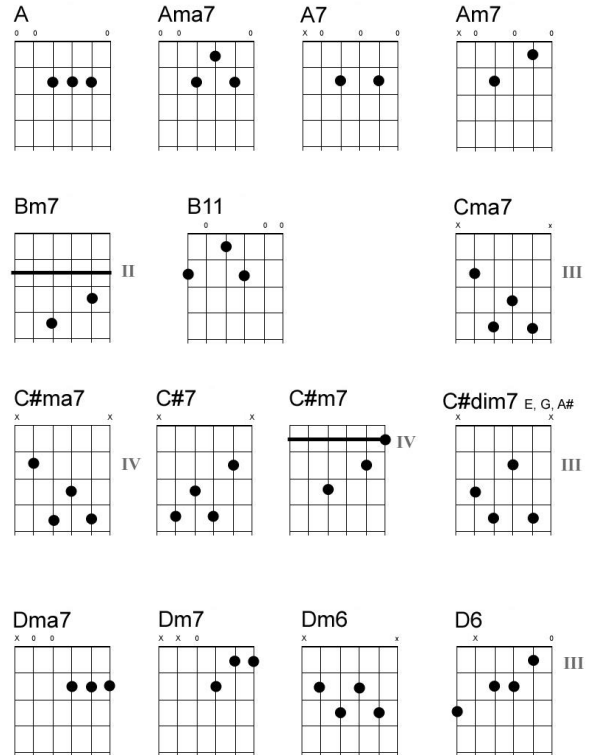

Christmas Song

by Mel Tourmé and Robert Wells (1946) (I I)

Ama7 E7sus Ama7 E7sus
 Chestnuts roasting on an open fire
F#m7 A7 Dma7 C#7
 Jack Frost nipping at your nose
F#m7 Dm6 A G#7
 Yuletide carols being sung by a choir and
C#ma7 G7sus Cma7 E7sus
 folks dressed up like Eski mos.....everybody

Ama7 E7sus Ama7 E7sus
 knows a turkey and some mistletoe
F#m7 A7 Dma7 C#7
 Help to make the season bright
F#m7 Dm6 A G#7
 Tiny tots with their eyes all aglow will
C#m7 C#dim7 Bm7 E7 A A
 find it hard to sleep to night

Em7 A7 Em7 A7
 They know that Santa's on his way He's loaded
Em7 A7 Dma7 D6
 lots of toys and goodies on his sleigh, and ev'ry
Dm7 G7 Cma7 Am7
 mother's child is gonna spy to see if
F#7 B11 Bm7 E7
 Reindeer really know how to fly